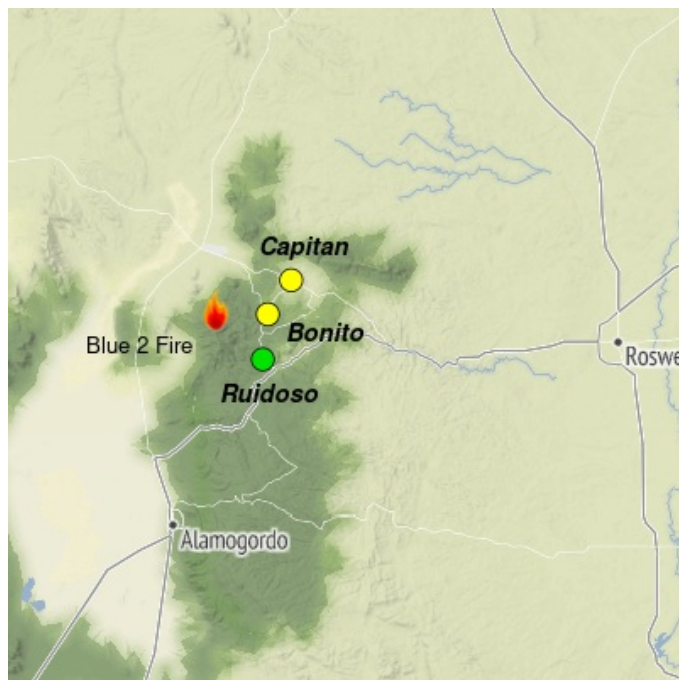

Smoke Outlook

South-Central New Mexico Blue 2 Fire

5/28 - 5/29

Issued by Wildland Fire Air Quality Response Program on May 28, 2024 at 07:26 AM MDT

Fire

Warm and very dry conditions are with us for at least the next few days, so fire will remain active. For more detailed fire information see: [Blue 2 Fire on Inciweb](#). As always, stay alert to changing conditions.

Smoke

Smoke will continue to drain into and settle along the Highway 48 corridor. As fire activity picks up in the afternoon, smoke will move to points northeast of the activity. Capitan and communities northeast of the fire could see periods of heavy smoke and USG/UNHEALTHY air quality this evening. Predominant winds should keep smoke pushed away from Ruidoso and points south and west of the fire. GOOD air quality is expected for Ruidoso, however skies may seem a bit hazy.